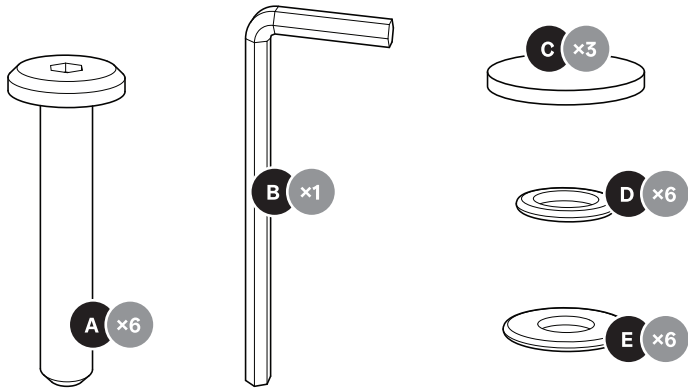

**Design House**  
*Stockholm*

Assembly Instructions  
Aria Table (2714-8400), (2715-8400),  
(2714-0100) & (2715-0100).

Components (Hardware & Tools):

Components:

Step 1.

Step 2.